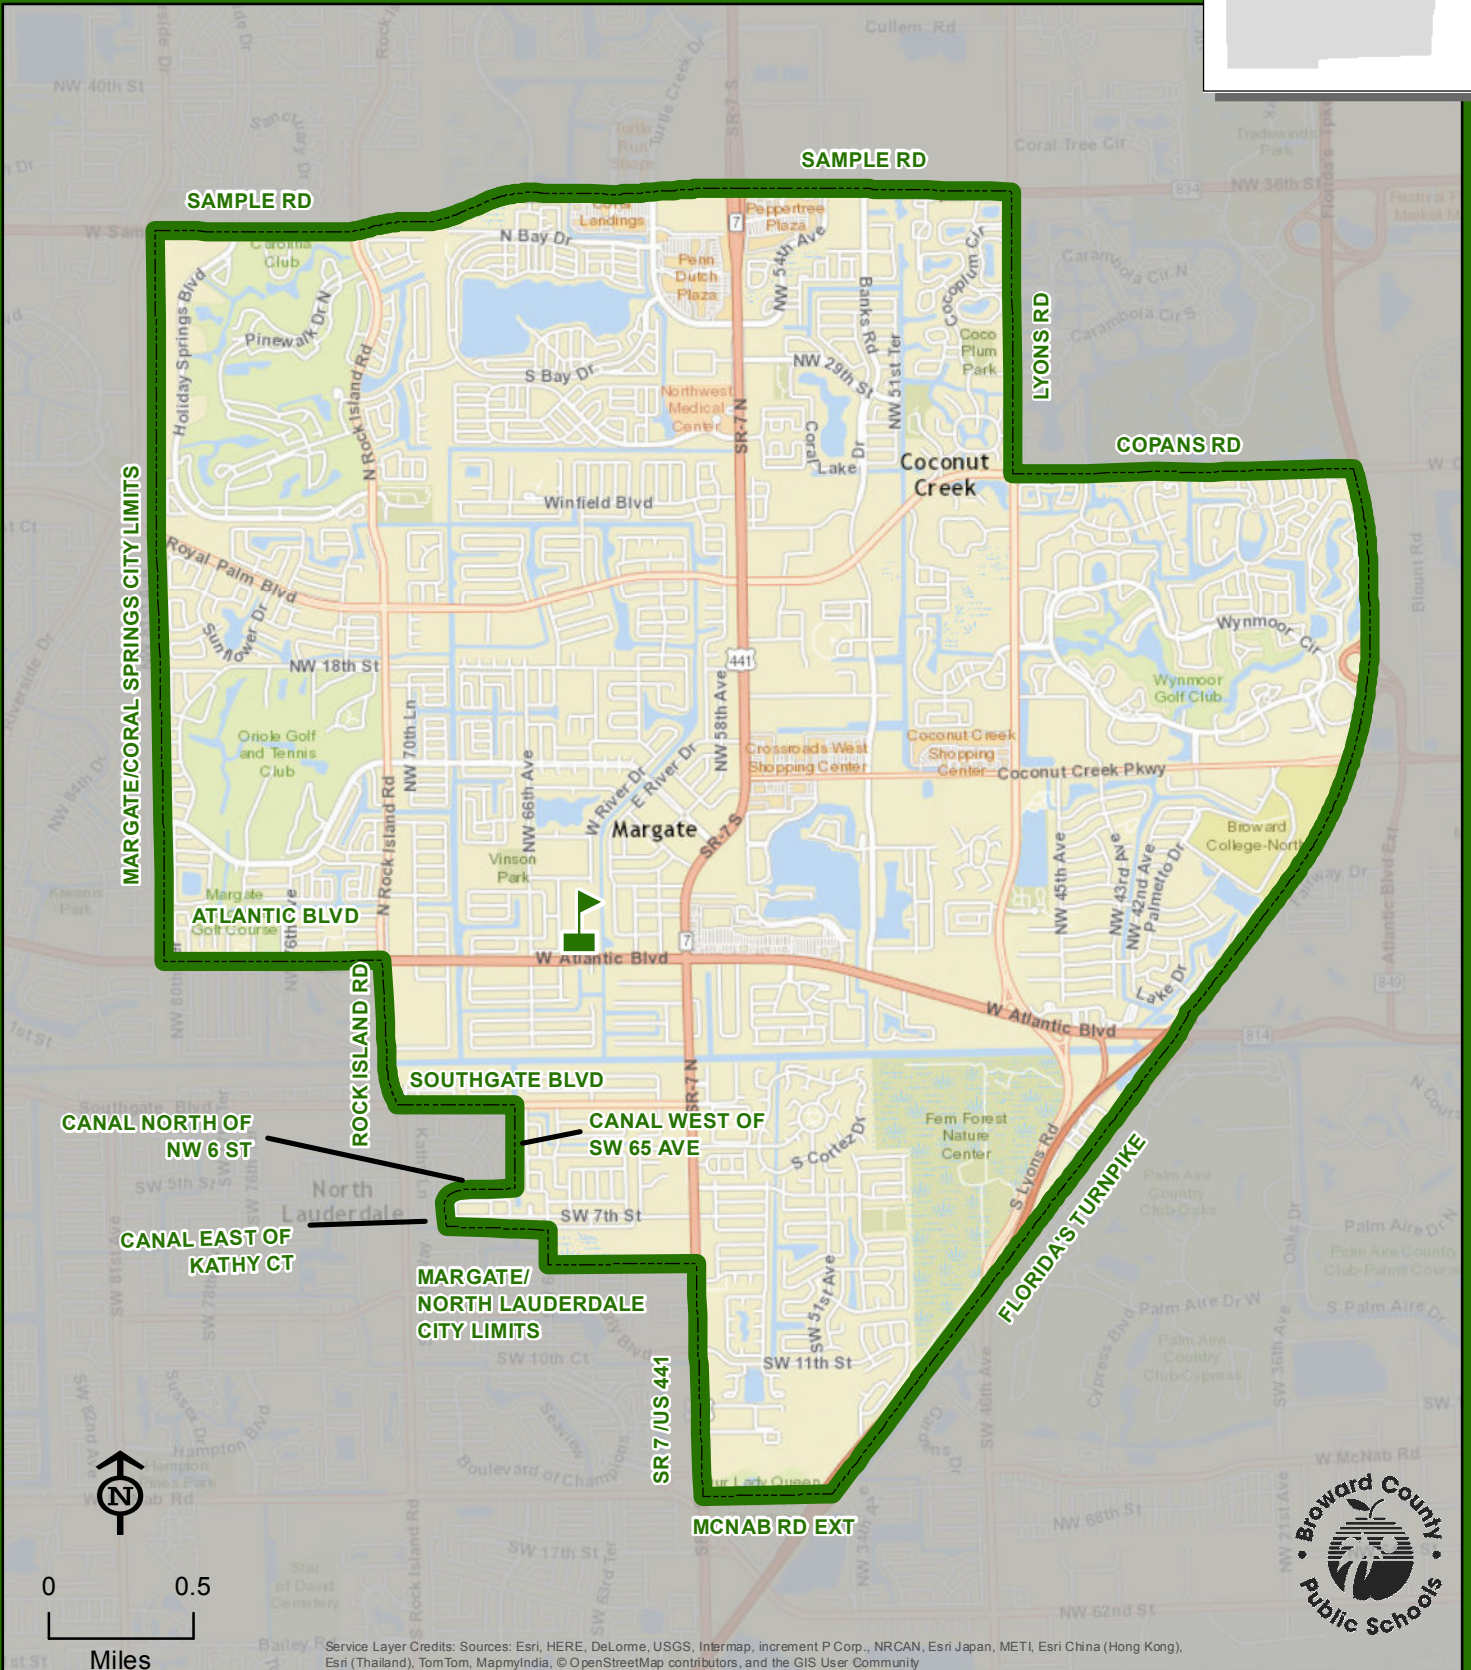

MARGATE MIDDLE SCHOOL

500 NW 65 AVENUE
 MARGATE, FLORIDA 33063
 754-322-3800

Innovative Program
 Magnet School

Service Layer Credits: Sources: Esri, HERE, DeLorme, USGS, Intermap, increment P Corp., NRCAN, Esri Japan, METI, Esri China (Hong Kong), Esri (Thailand), TomTom, MapmyIndia, © OpenStreetMap contributors, and the GIS User Community

THIS MAP IS FOR CONCEPTUAL PURPOSES ONLY AND SHOULD NOT BE USED FOR LEGAL BOUNDARY DETERMINATIONS